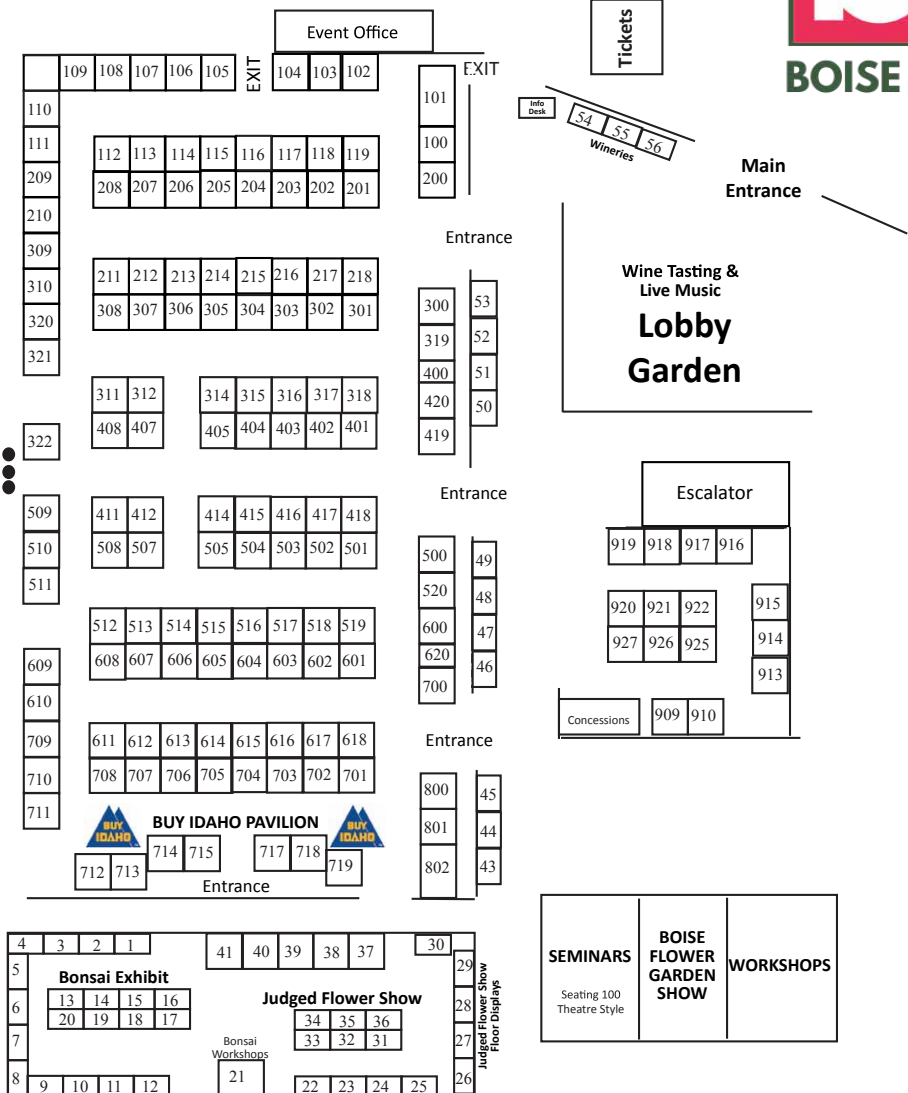

20x20 - \$3,000

Move-In & Move-Out Info

*Move-in schedule TBD

Move-Out Schedule

Sunday, March 27th
4:05pm to 8pm

Monday, March 28th
8am-5pm

2022 FLOOR map

www.IBLEVENTS.com

EVENT EXPOSURE

- Premier 10X20 booth
- Power, Table and Chairs
- Company logo displayed on sponsor board at show entrance
- Company flyer included in guest welcome bags (first 500 guests)
- Full page ad in show program