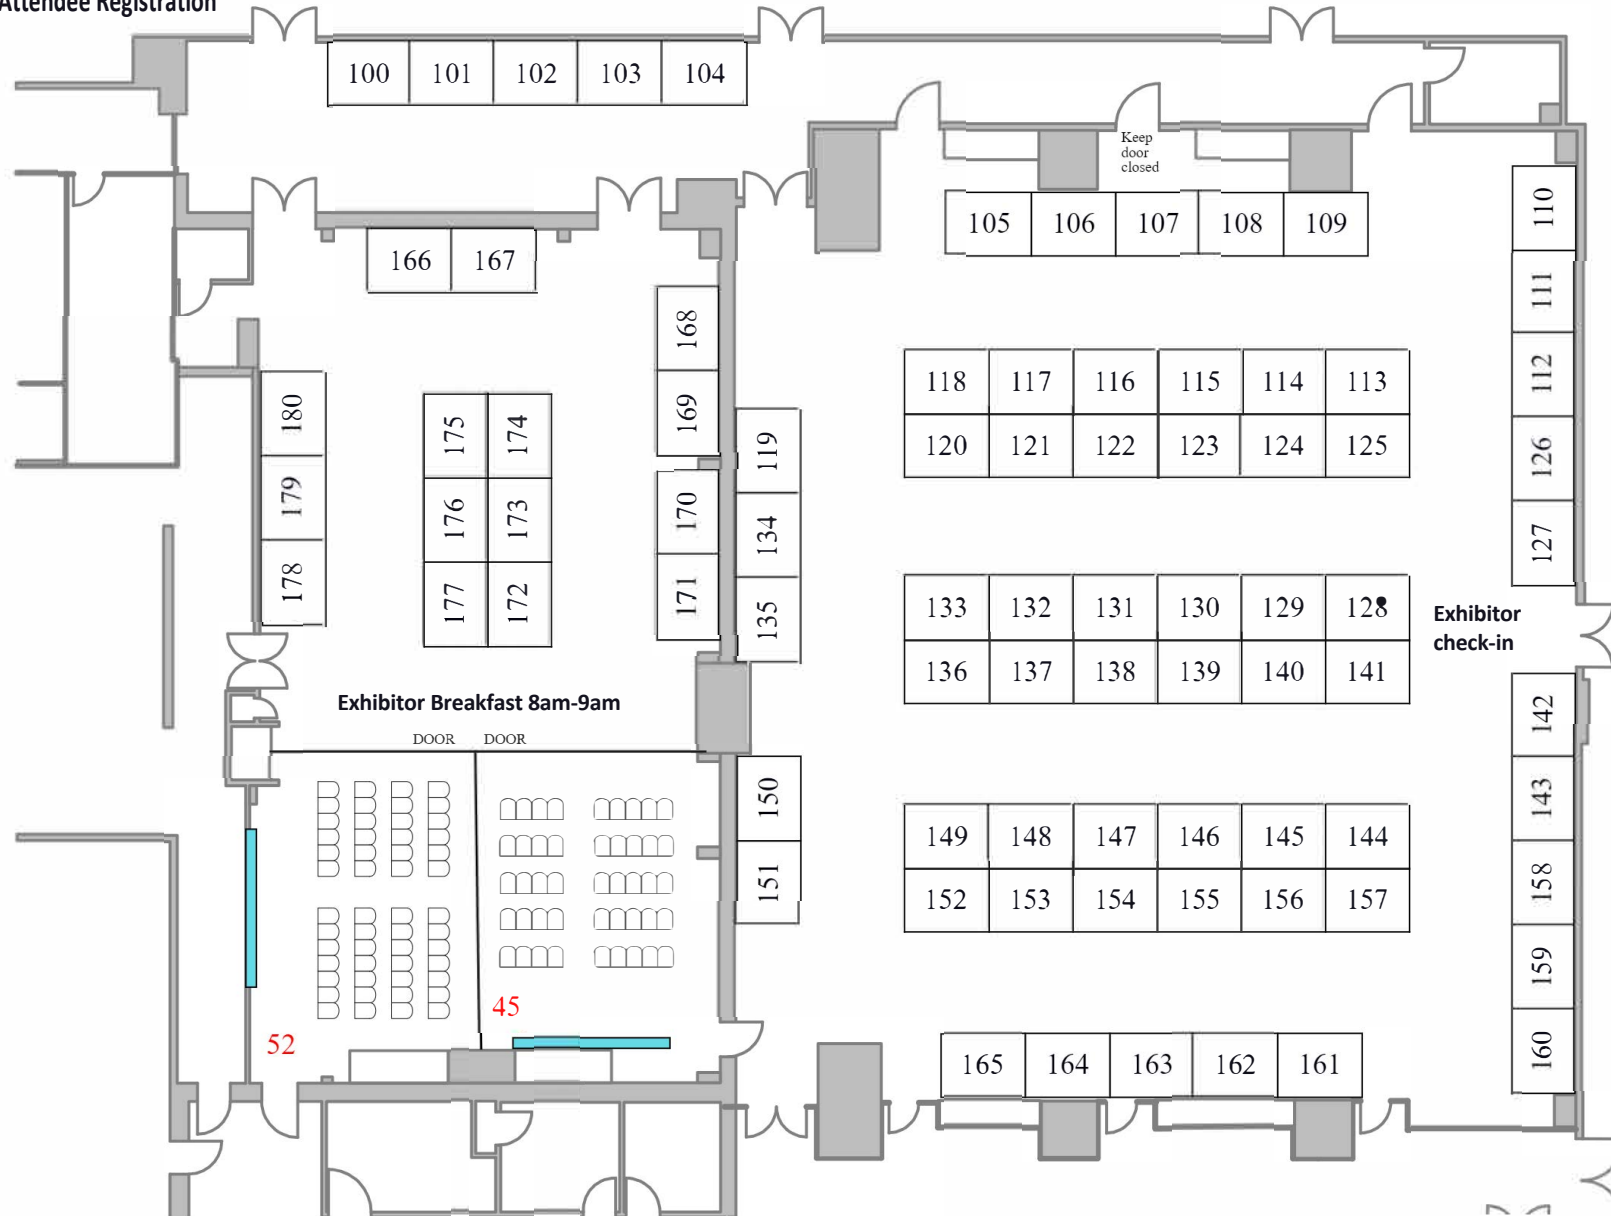

Attendee Registration

Exhibitor Load-in
August 27th
11am-4pm

Galaxy Event Center at Wahooz
 1385 S Blue Marlin Ln,
 Meridian, ID 83642

Exhibitor
 check-in

Loading Lane

Loading Lane

Loading Lane